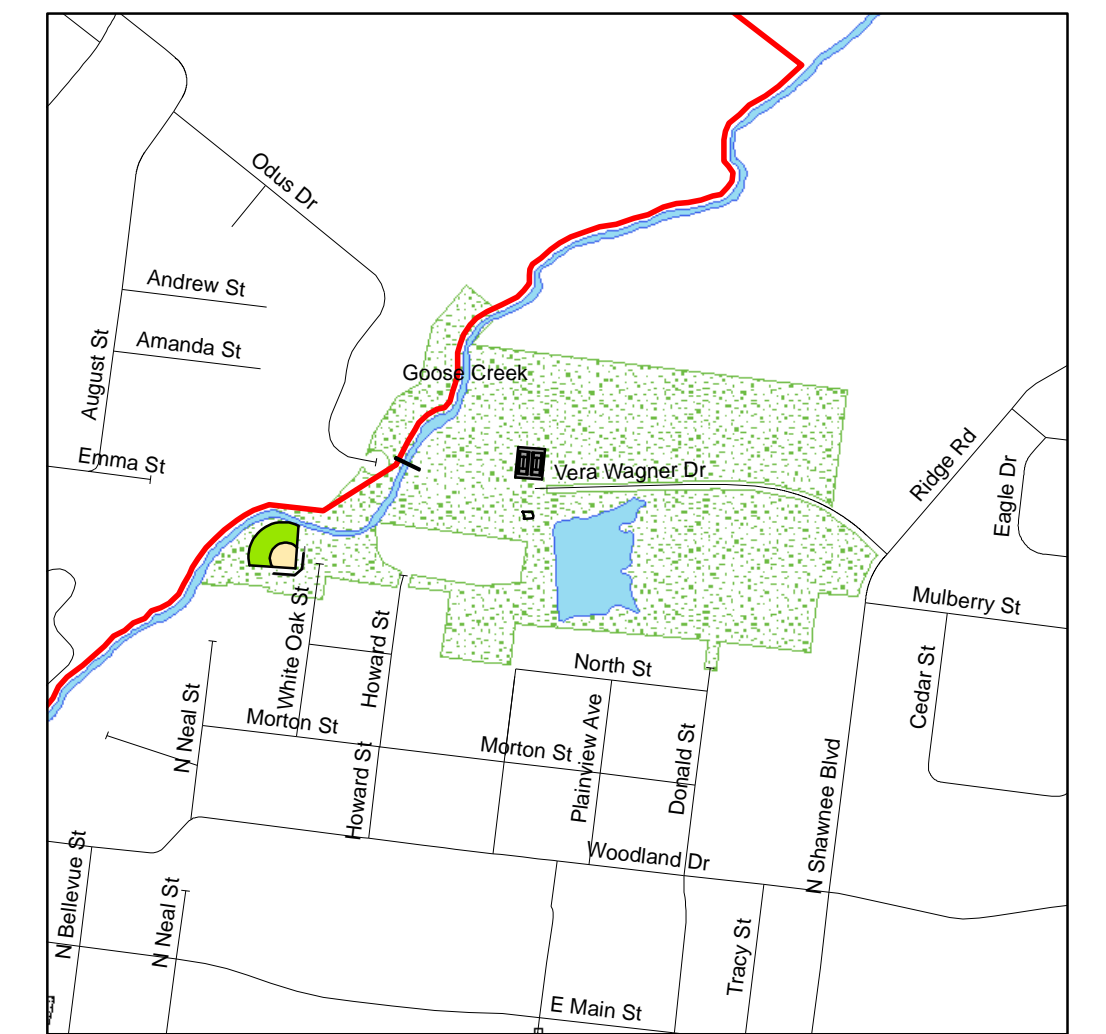

CITY PARK SYSTEM

3/2008

FOOTBALL PARK

19.54 Acres

BROOKSIDE PARK

41 Acres

LITZ PARK

37 Acres

KLAUS PAK

14.9 Acres

JACKSON SOCCER PARK

27.4 Acres

JACKSON CITY PARK

88.2 Acres