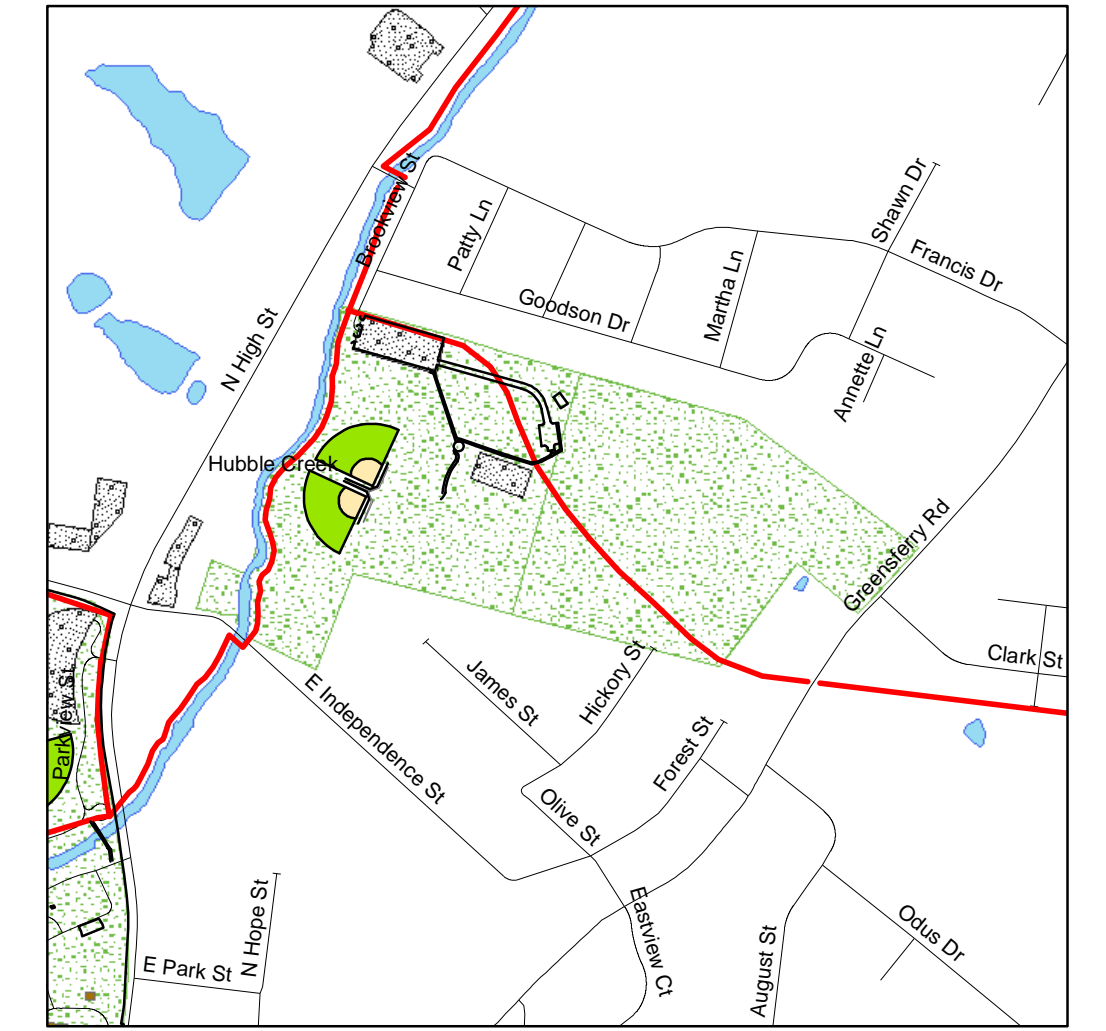

CITY PARK SYSTEM

3/2008

FOOTBALL PARK

19.54 Acres

BROOKSIDE PARK

41 Acres

LITZ PARK

37 Acres

KLAUS PAK

14.9 Acres

JACKSON SOCCER PARK

27.4 Acres

JACKSON CITY PARK

88.2 Acres