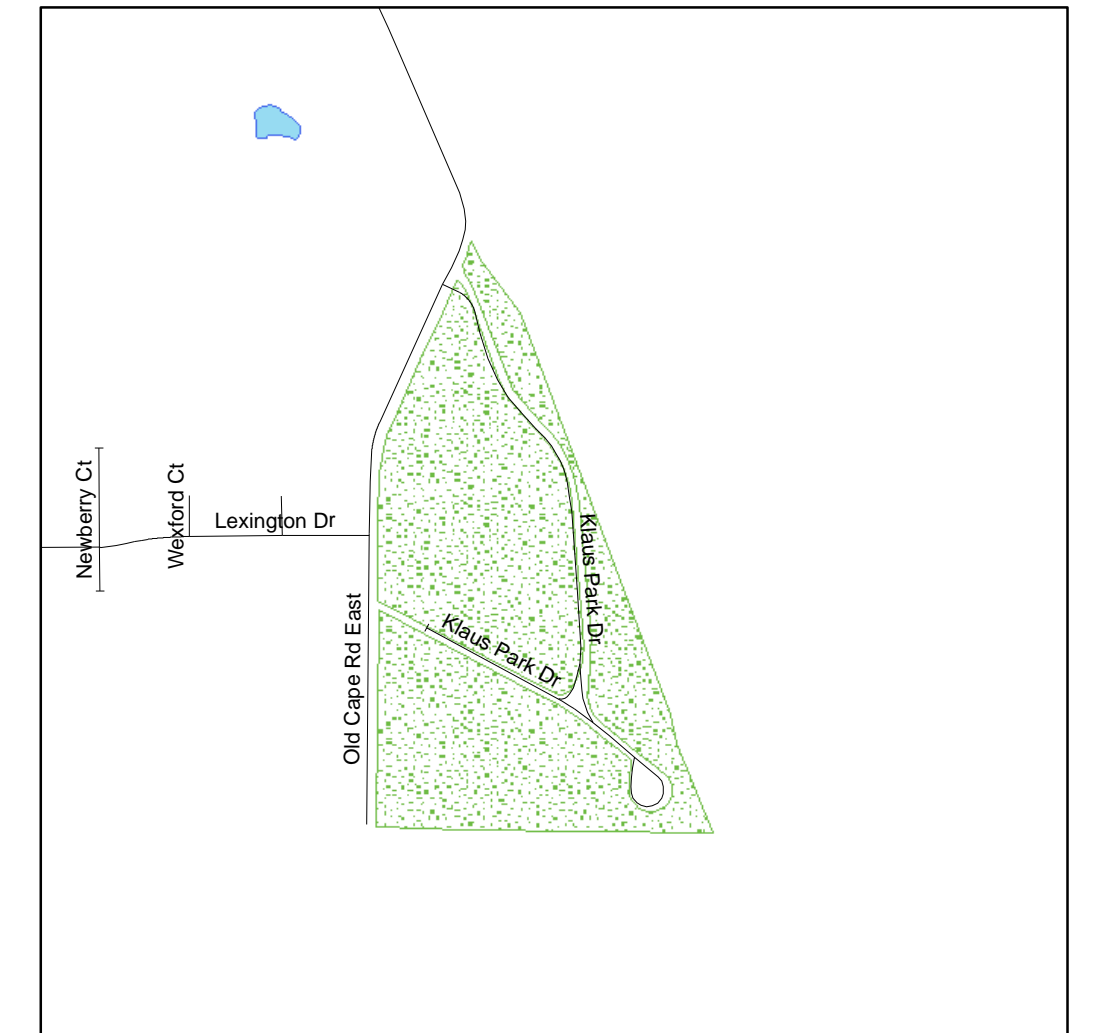

CITY PARK SYSTEM

3/2008

FOOTBALL PARK

19.54 Acres

BROOKSIDE PARK

41 Acres

LITZ PARK

37 Acres

KLAUS PAK

14.9 Acres

JACKSON SOCCER PARK

27.4 Acres

JACKSON CITY PARK

88.2 Acres