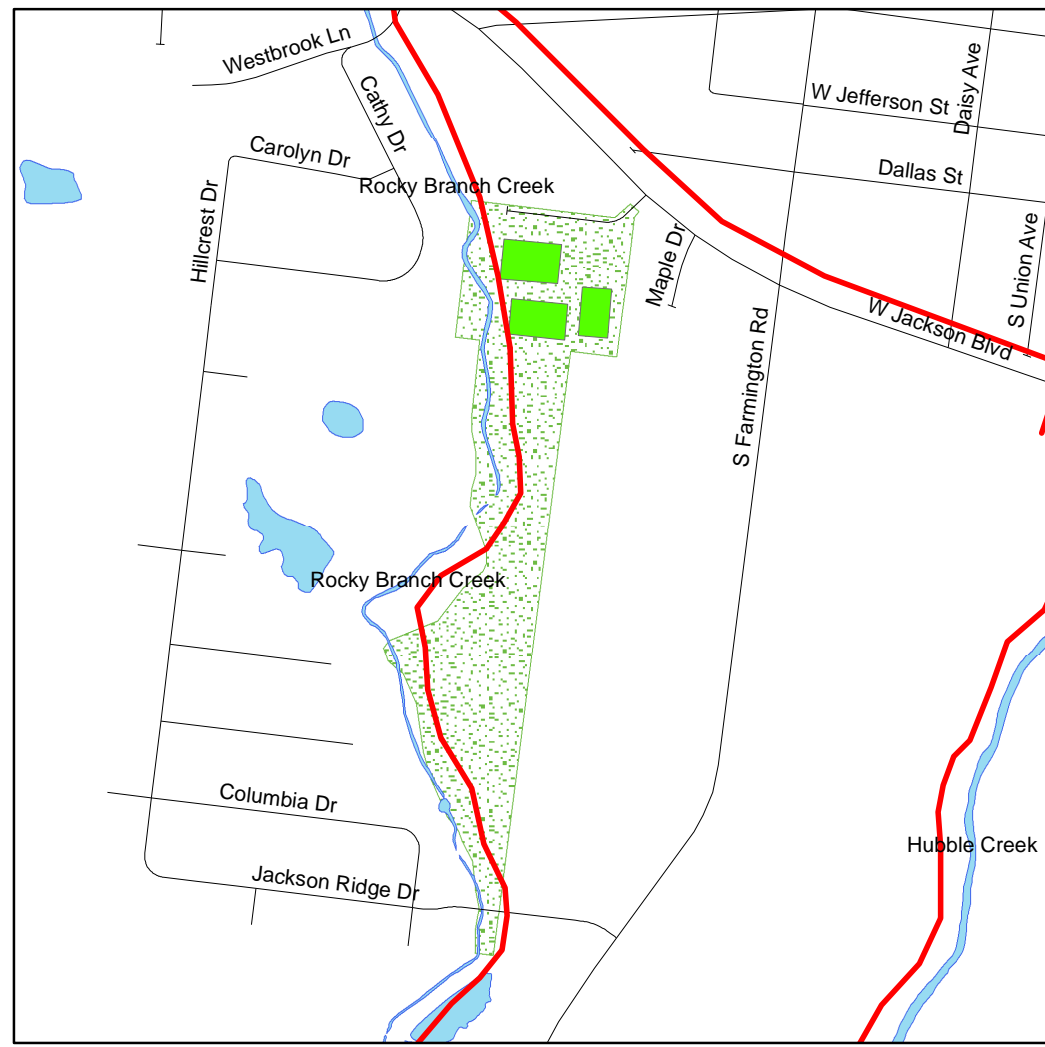

CITY PARK SYSTEM

3/2008

FOOTBALL PARK

19.54 Acres

BROOKSIDE PARK

41 Acres

LITZ PARK

37 Acres

KLAUS PAK

14.9 Acres

JACKSON SOCCER PARK

27.4 Acres

JACKSON CITY PARK

88.2 Acres