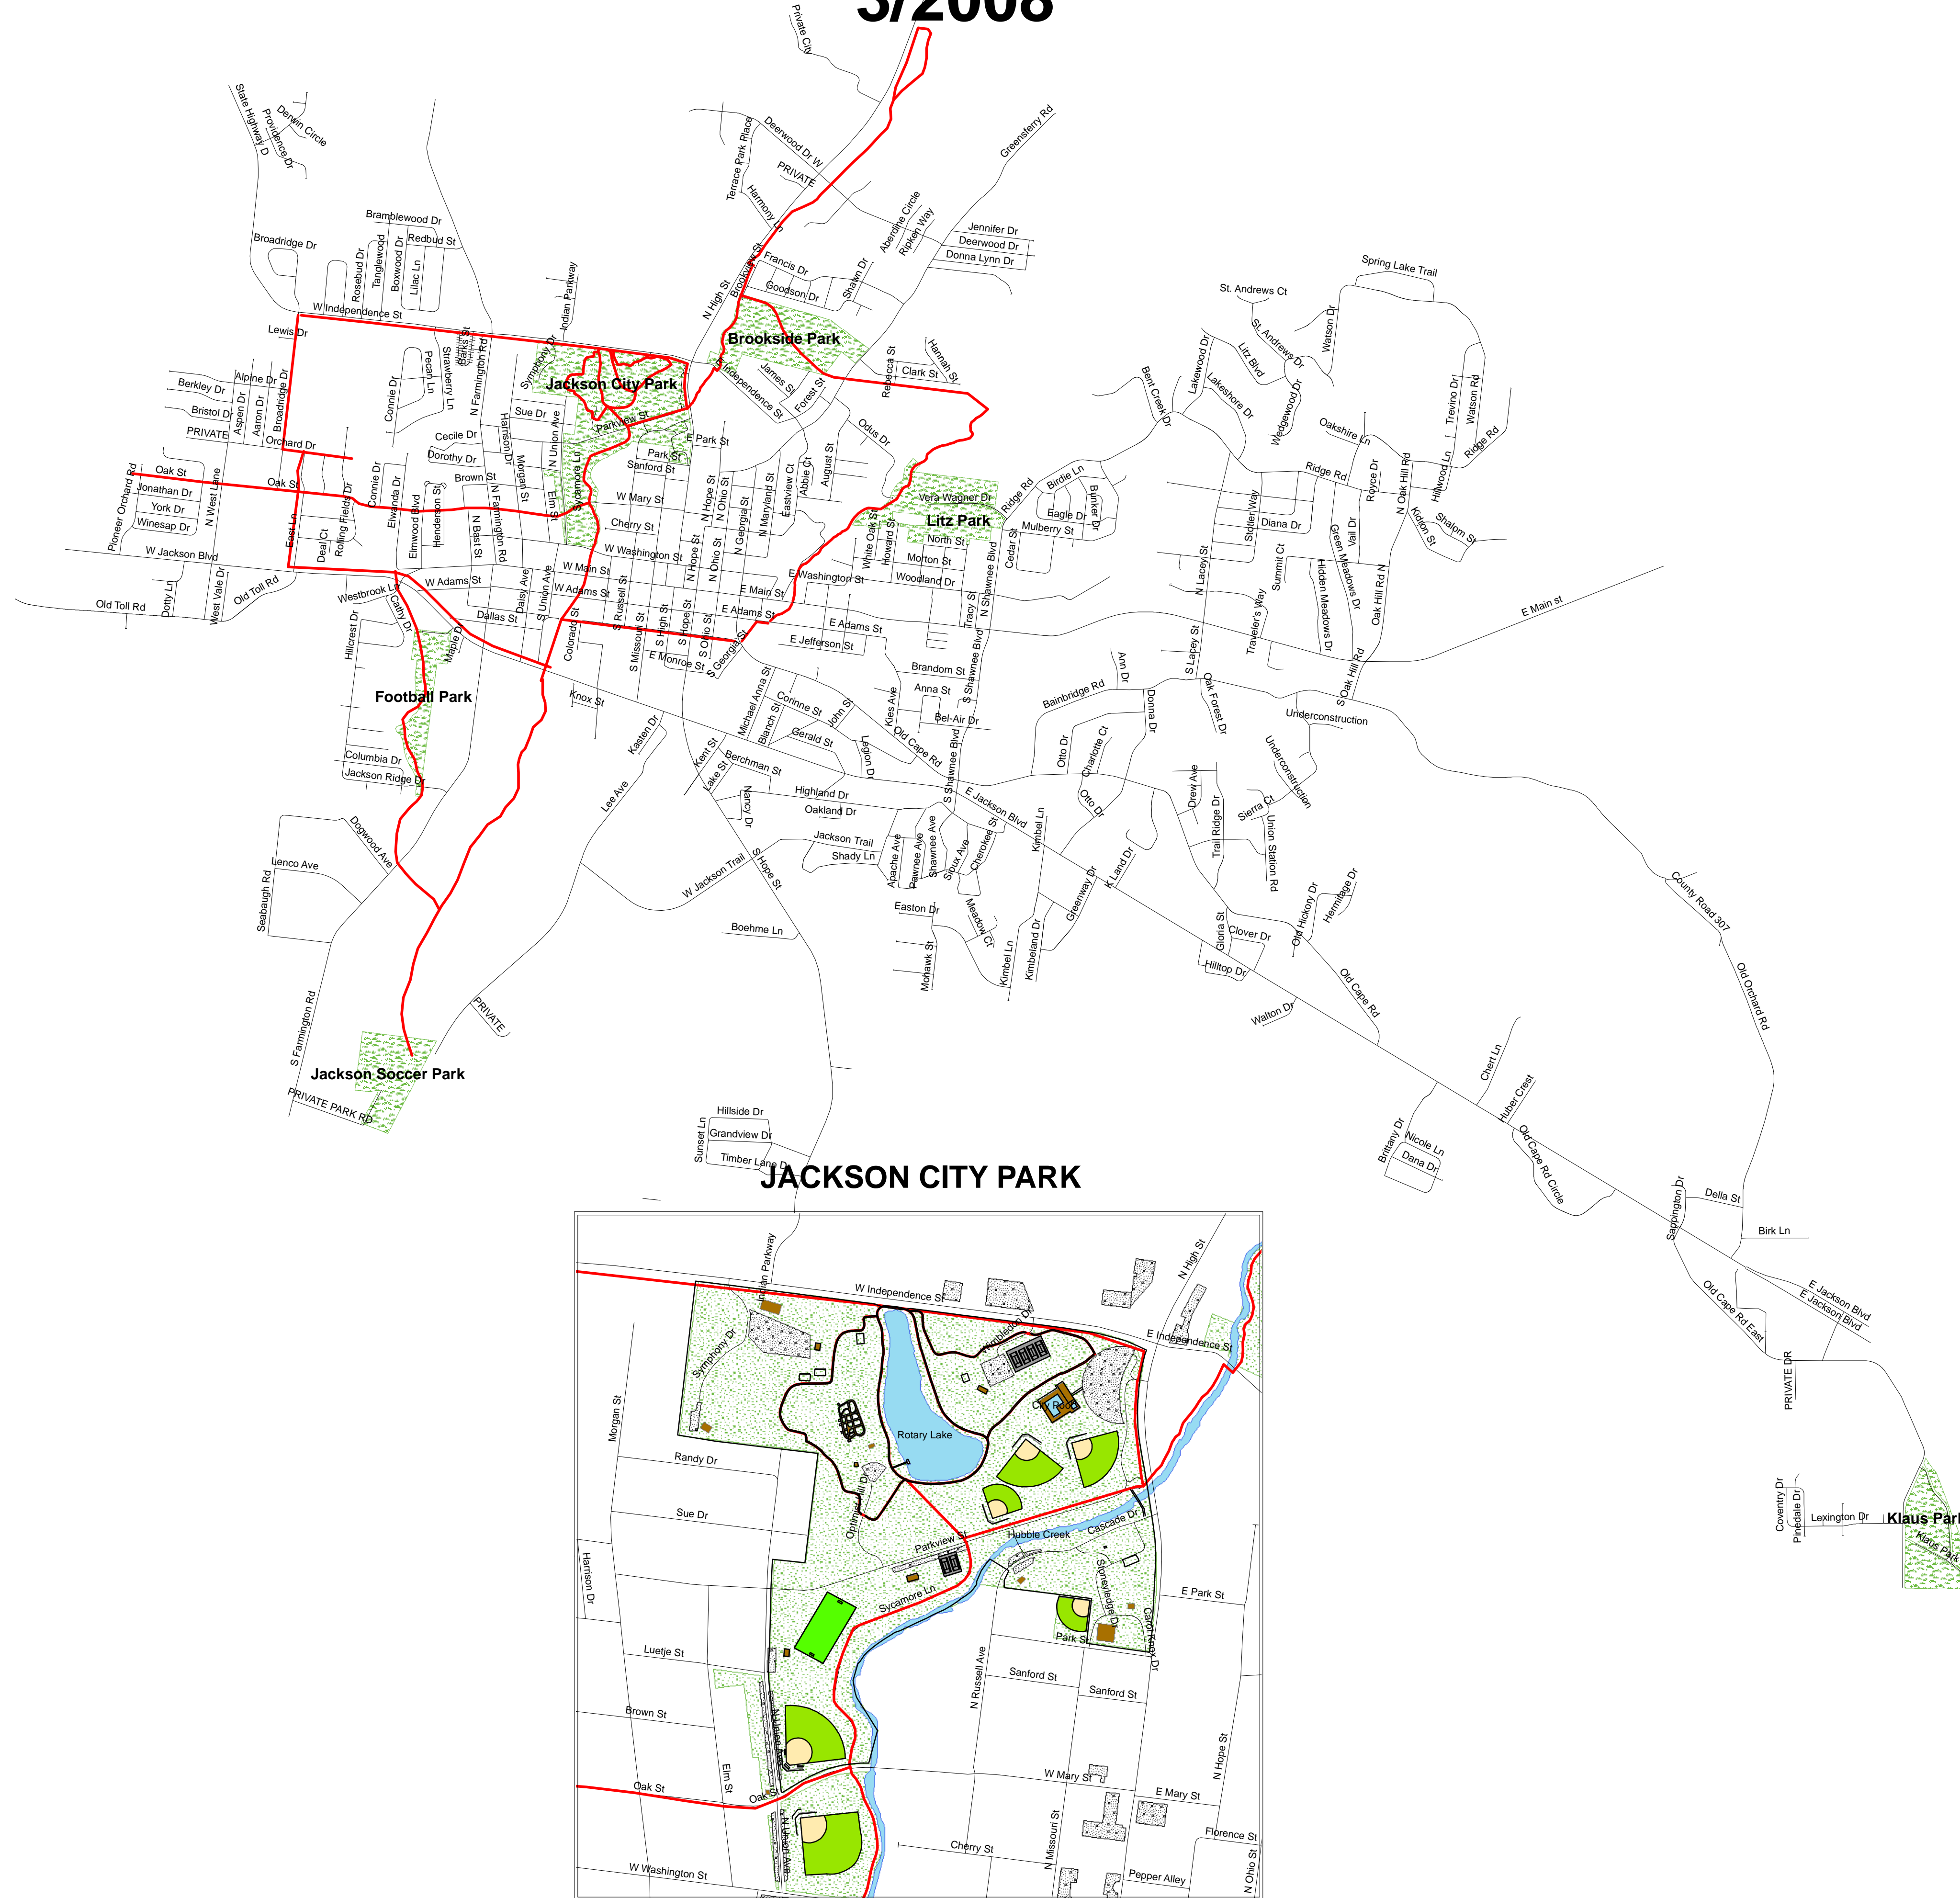

CITY PARK SYSTEM

3/2008

FOOTBALL PARK

19.54 Acres

BROOKSIDE PARK

41 Acres

LITZ PARK

37 Acres

KLAUS PAK

14.9 Acres

JACKSON SOCCER PARK

27.4 Acres

JACKSON CITY PARK

88.2 Acres