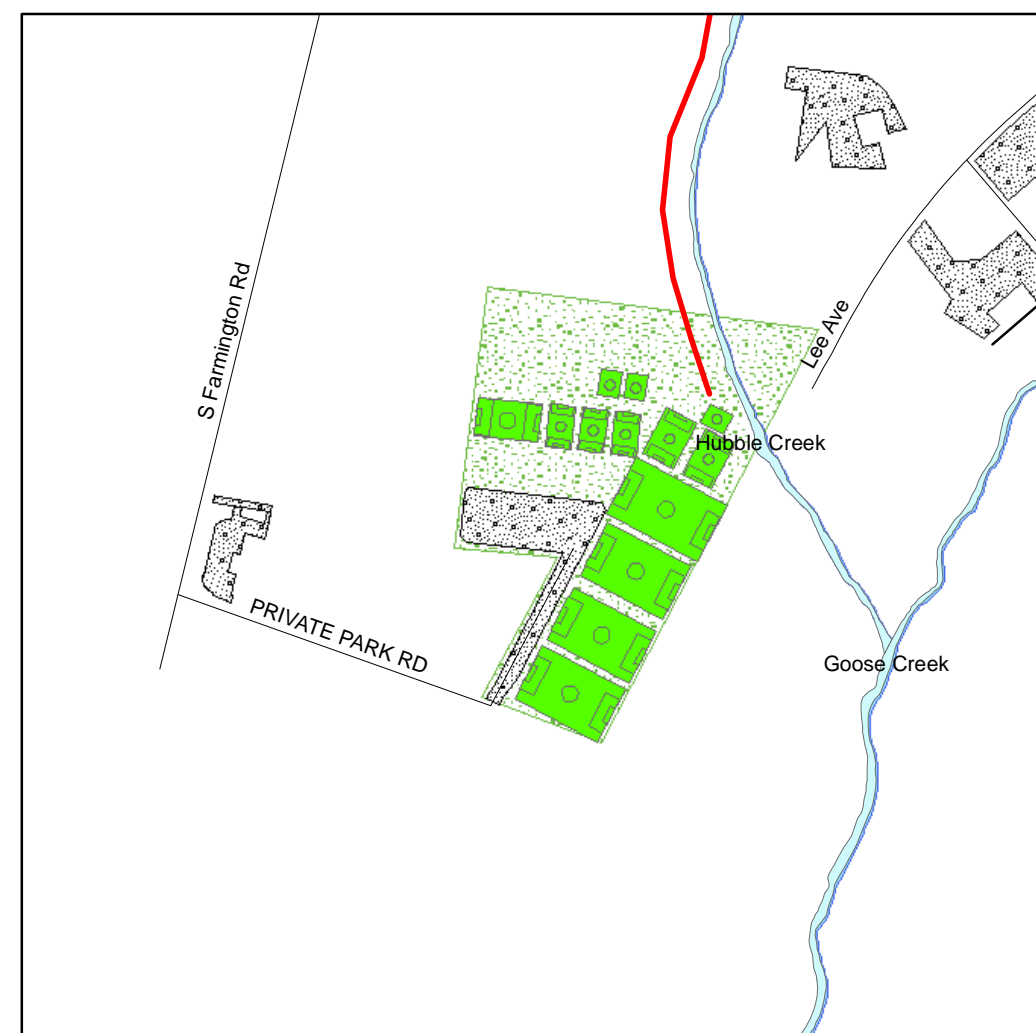

CITY PARK SYSTEM

3/2008

FOOTBALL PARK

19.54 Acres

BROOKSIDE PARK

41 Acres

LITZ PARK

37 Acres

KLAUS PAK

14.9 Acres

JACKSON SOCCER PARK

27.4 Acres

JACKSON CITY PARK

88.2 Acres